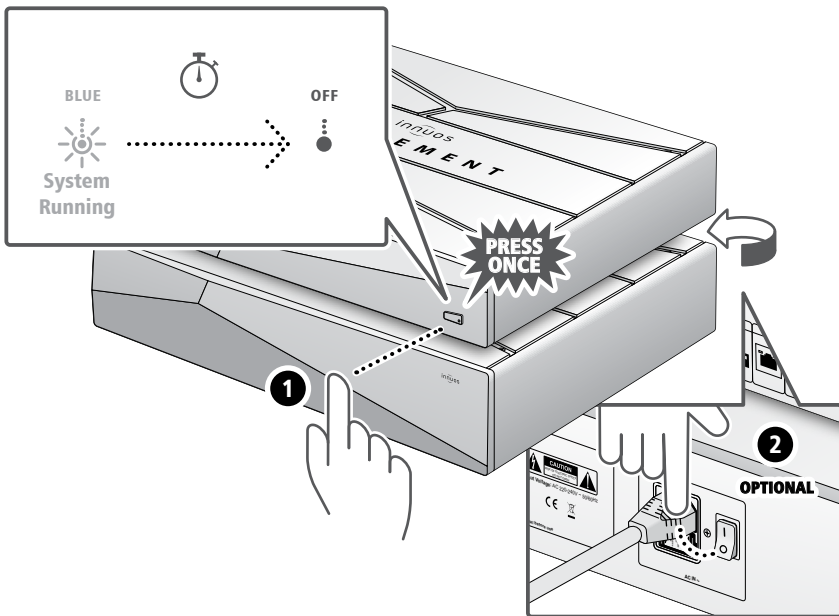

3 Connect your System to Mains Power

Wired to the Internet Router

OPTIONAL Not required for server operation

Ethernet Cable

The Streamer Port provides a wired network connection for streamers, wireless speakers and other network audio products.

Desktop

OPTION A Rip CDs

Do not push the CD while it is being drawn in as this may cause it to jam or damage the optical drive.

OPTION B Import Digital Music

Please press and release. Do not hold the front power button down.