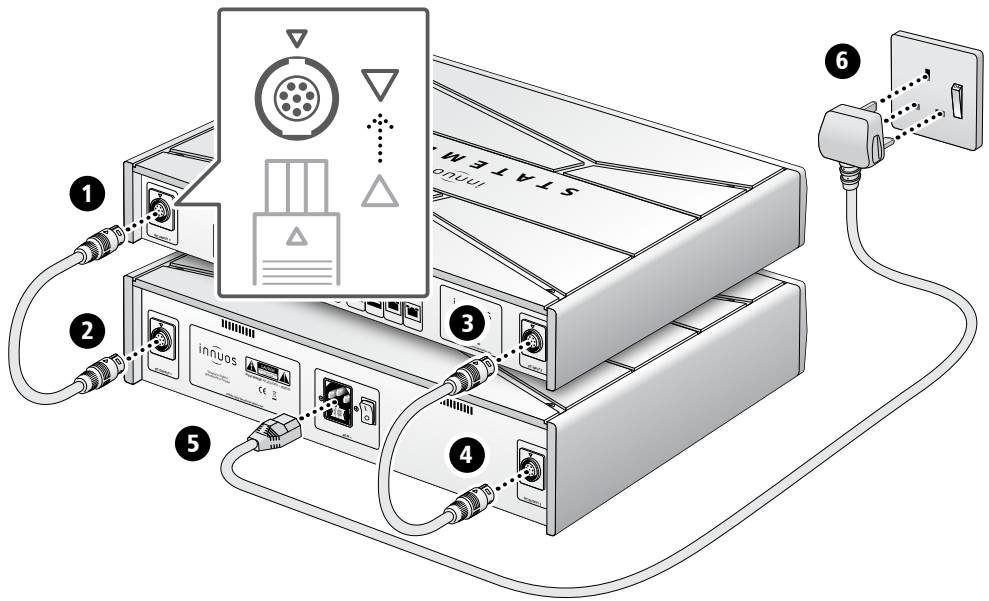

1 Umbilical Power Connections

2 Re-clocked USB DAC output

3 HDMI Output (Service Only)

4 USB for Backup Drive (USB 3.0)

5 USB output (USB 2.0)

6 Re-clocked Ethernet Input Port

7 Re-clocked Ethernet
Streamer Output Port

8 Mains Power Connector

9 Fuse Box

10 On/Off Switch

① Innuos Statement Music Server

② Innuos Statement Power Unit

③ Mains Cable

④ Ethernet Cable

⑤ 2x Umbilical Interconnect

3 Connect your System to Mains Power

Wired to the Internet Router

OPTIONAL Not required for server operation

Ethernet Cable

The Streamer Port provides a wired network connection for streamers, wireless speakers and other network audio products.