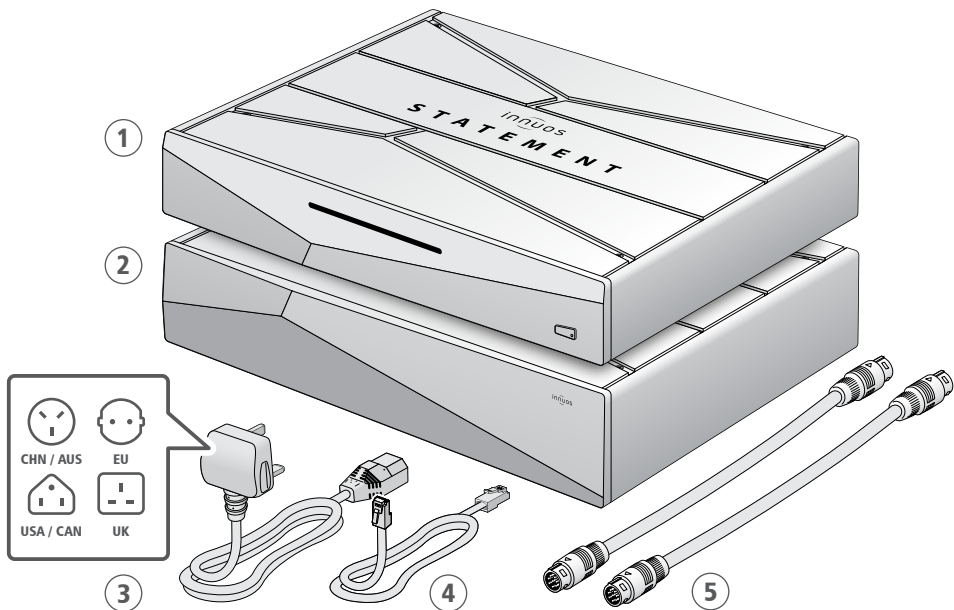

1 Umbilical Power Connections

2 Re-clocked USB DAC output

3 HDMI Output (Service Only)

4 USB for Backup Drive (USB 3.0)

5 USB output (USB 2.0)

6 Re-clocked Ethernet Input Port

7 Re-clocked Ethernet
Streamer Output Port

8 Mains Power Connector

9 Fuse Box

10 On/Off Switch

① Innuos Statement Music Server

② Innuos Statement Power Unit

③ Mains Cable

④ Ethernet Cable

⑤ 2x Umbilical Interconnect

3 Connect your System to Mains Power

Wired to the Internet Router

OPTIONAL Not required for server operation

Ethernet Cable

The Streamer Port provides a wired network connection for streamers, wireless speakers and other network audio products.