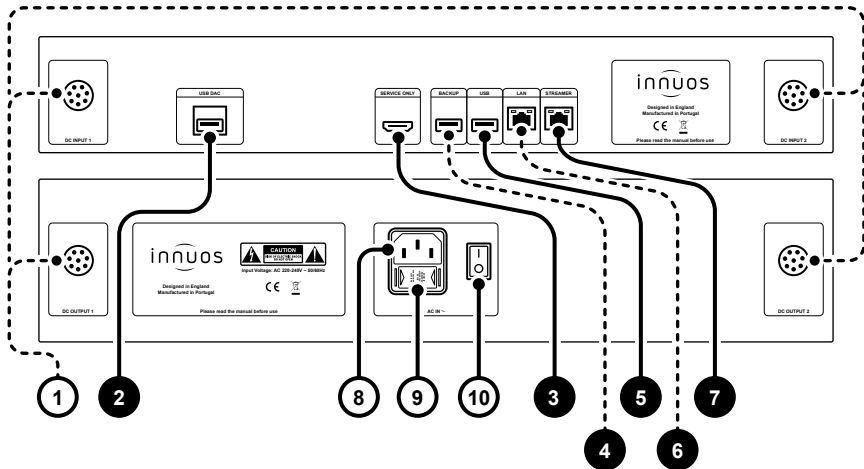

Should you have problems please contact support@innuos.com and we'll be happy to assist you.

Contents

1	Statement Rear Panel Diagram	2
2	Box Contents	3
3	Connect your System to Mains Power	4
4	Connect your System to your Home Network	5
5	Connect Network Audio Device to Streamer Port	6
6	Using your System as a Player	7
7	Turn on your System	8
8	Accessing your Innuos Device	9
9	Update innuOS Software to the Latest Version	10
10	Adding Music to your System	11
11	Streaming Services and Integrations	13
12	Turn off your System	14

1 Umbilical Power Connections

2 Re-clocked USB DAC output

3 HDMI Output (Service Only)

4 USB for Backup Drive (USB 3.0)

5 USB output (USB 2.0)

6 Re-clocked Ethernet Input Port

7 Re-clocked Ethernet
Streamer Output Port

8 Mains Power Connector

9 Fuse Box

10 On/Off Switch

① Innuos Statement Music Server

② Innuos Statement Power Unit

③ Mains Cable

④ Ethernet Cable

⑤ 2x Umbilical Interconnect

3 Connect your System to Mains Power

Wired to the Internet Router

OPTIONAL Not required for server operation

Ethernet Cable

The Streamer Port provides a wired network connection for streamers, wireless speakers and other network audio products.