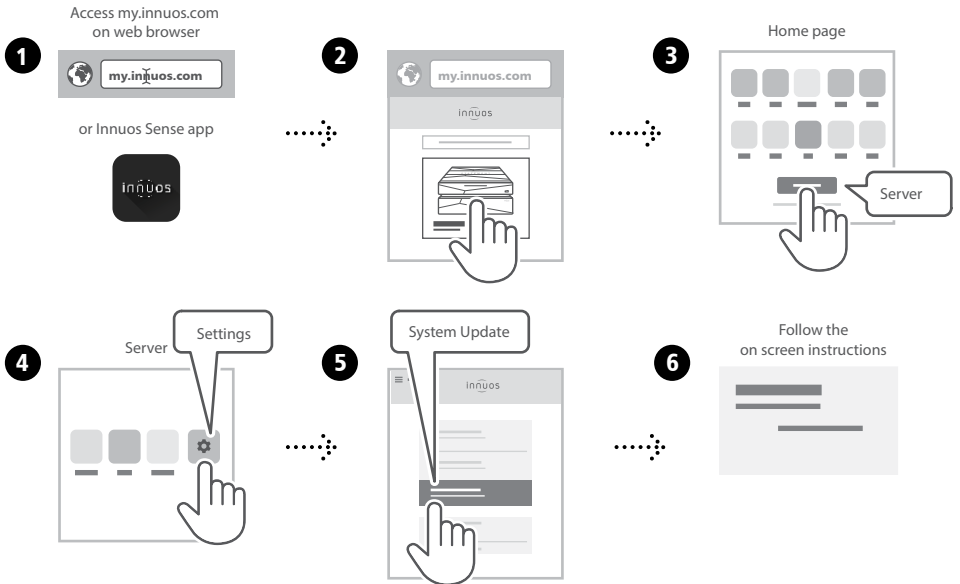

3 Connect your System to Mains Power

Wired to the Internet Router

OPTIONAL Not required for server operation

Ethernet Cable

The Streamer Port provides a wired network connection for streamers, wireless speakers and other network audio products.

SETUP A Connect to a DAC/Amplifier via USB

Note: USB Cable not included. Requires DAC compatible with USB Audio Class 2.

Please press and release. Do not hold the front power button down.

iPhone / iPad

Android

Desktop

OPTION A Rip CDs

Do not push the CD while it is being drawn in as this may cause it to jam or damage the optical drive.

OPTION B Import Digital Music

Please press and release. Do not hold the front power button down.