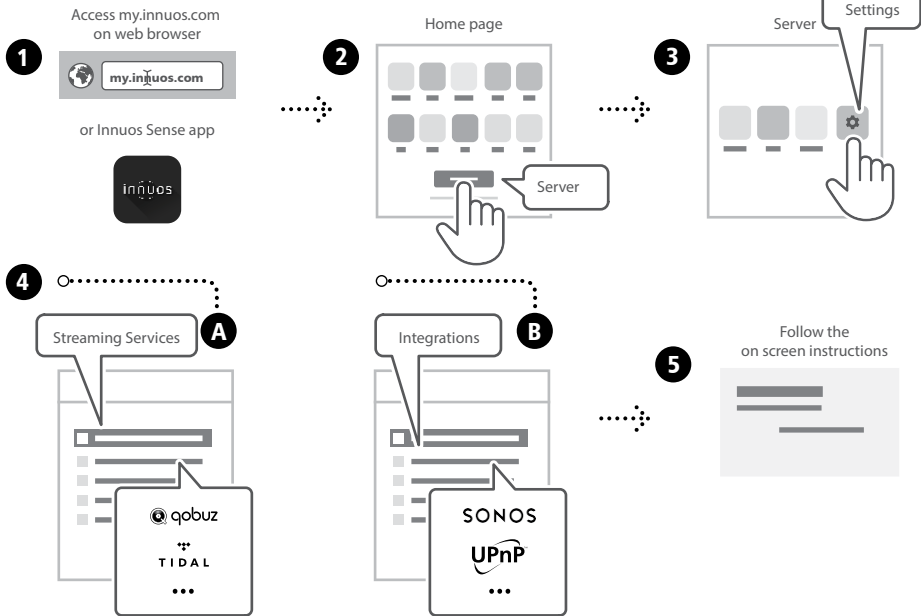

1 Umbilical Power Connections

2 Re-clocked USB DAC output

3 HDMI Output (Service Only)

4 USB for Backup Drive (USB 3.0)

5 USB output (USB 2.0)

6 Re-clocked Ethernet Input Port

7 Re-clocked Ethernet
Streamer Output Port

3 Connect your System to Mains Power

Wired to the Internet Router

OPTIONAL Not required for server operation

Ethernet Cable

The Streamer Port provides a wired network connection for streamers, wireless speakers and other network audio products.

SETUP A Connect to a DAC/Amplifier via USB

Note: USB Cable not included. Requires DAC compatible with USB Audio Class 2.

Please press and release. Do not hold the front power button down.

iPhone / iPad

Android

Desktop

OPTION A Rip CDs

Do not push the CD while it is being drawn in as this may cause it to jam or damage the optical drive.

OPTION B Import Digital Music

Please press and release. Do not hold the front power button down.