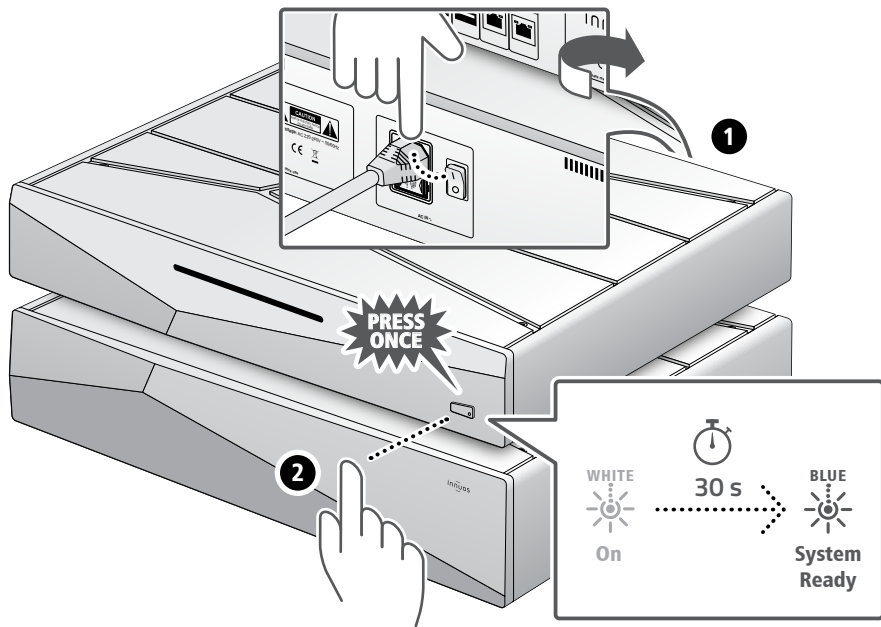

Please press and release. Do not hold the front power button down.