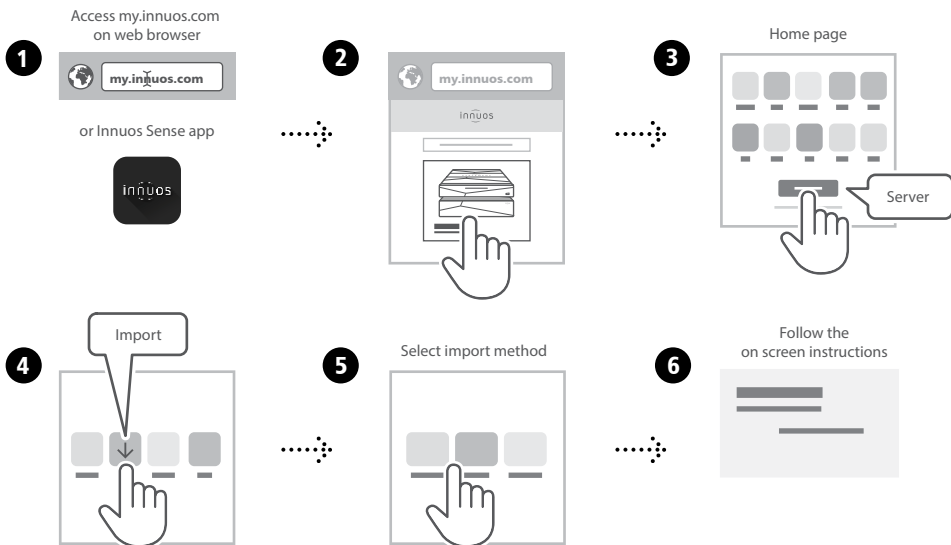

3 Connect your System to Mains Power

Wired to the Internet Router

OPTIONAL Not required for server operation

Ethernet Cable

The Streamer Port provides a wired network connection for streamers, wireless speakers and other network audio products.

Desktop

OPTION A Rip CDs

Do not push the CD while it is being drawn in as this may cause it to jam or damage the optical drive.

OPTION B Import Digital Music

Please press and release. Do not hold the front power button down.