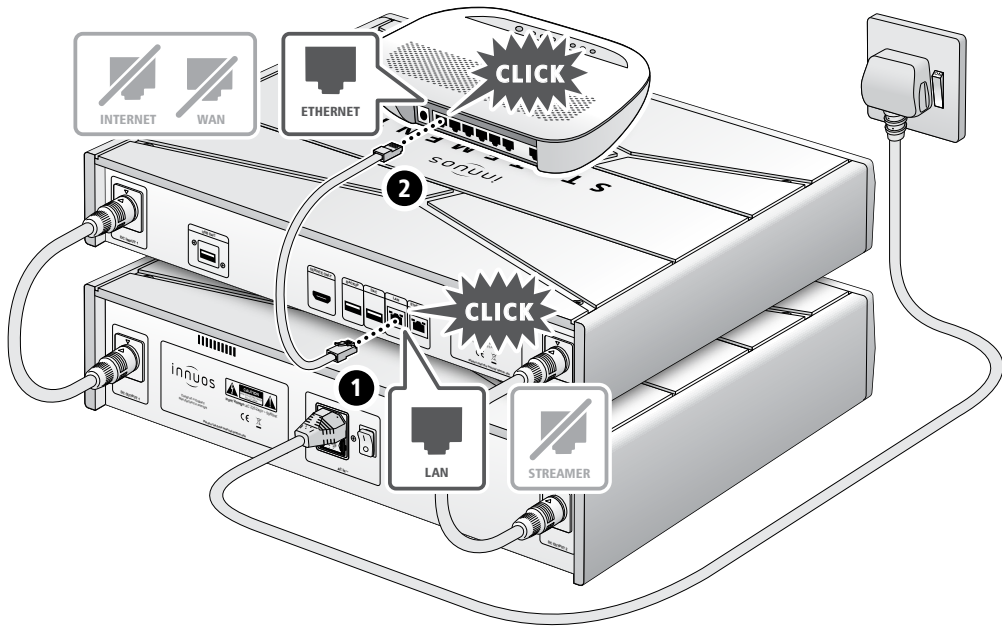

Should you have problems please contact support@innuos.com and we'll be happy to assist you.

Contents

1	Statement Rear Panel Diagram	2
2	Box Contents	3
3	Connect your System to Mains Power	4
4	Connect your System to your Home Network	5
5	Connect Network Audio Device to Streamer Port	6
6	Using your System as a Player	7
7	Turn on your System	8
8	Accessing your Innuos Device	9
9	Update innuOS Software to the Latest Version	10
10	Adding Music to your System	11
11	Streaming Services and Integrations	13
12	Turn off your System	14

1 Umbilical Power Connections

2 Re-clocked USB DAC output

3 HDMI Output (Service Only)

4 USB for Backup Drive (USB 3.0)

5 USB output (USB 2.0)

6 Re-clocked Ethernet Input Port

7 Re-clocked Ethernet
Streamer Output Port

8 Mains Power Connector

9 Fuse Box

10 On/Off Switch

① Innuos Statement Music Server

② Innuos Statement Power Unit

③ Mains Cable

④ Ethernet Cable

⑤ 2x Umbilical Interconnect

3 Connect your System to Mains Power

Wired to the Internet Router

OPTIONAL Not required for server operation

Ethernet Cable

The Streamer Port provides a wired network connection for streamers, wireless speakers and other network audio products.