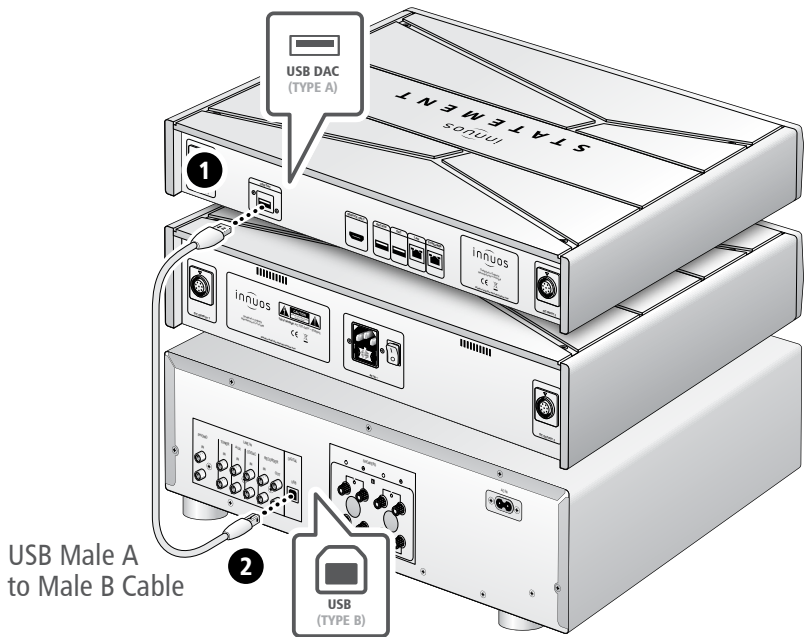

SETUP A Connect to a DAC/Amplifier via USB

Note: USB Cable not included. Requires DAC compatible with USB Audio Class 2.