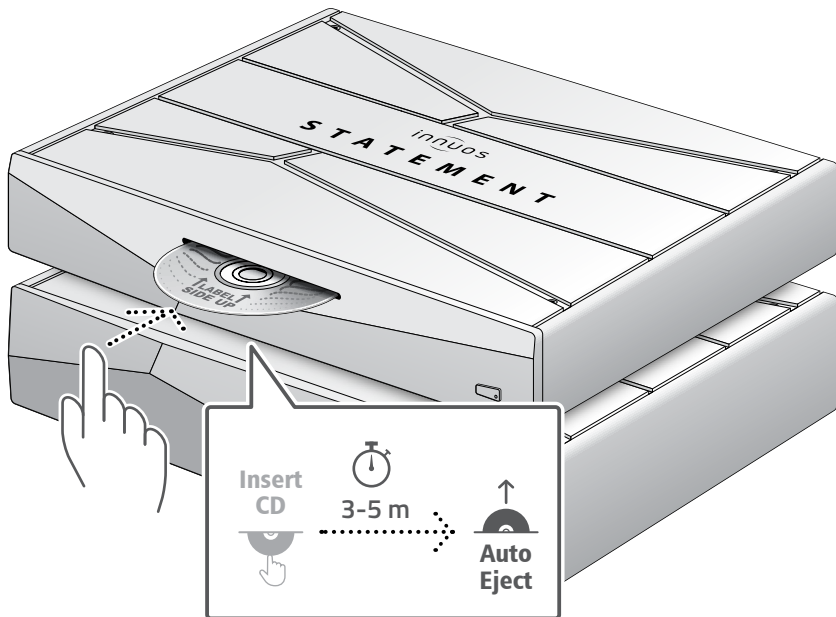

OPTION A Rip CDs

Do not push the CD while it is being drawn in as this may cause it to jam or damage the optical drive.