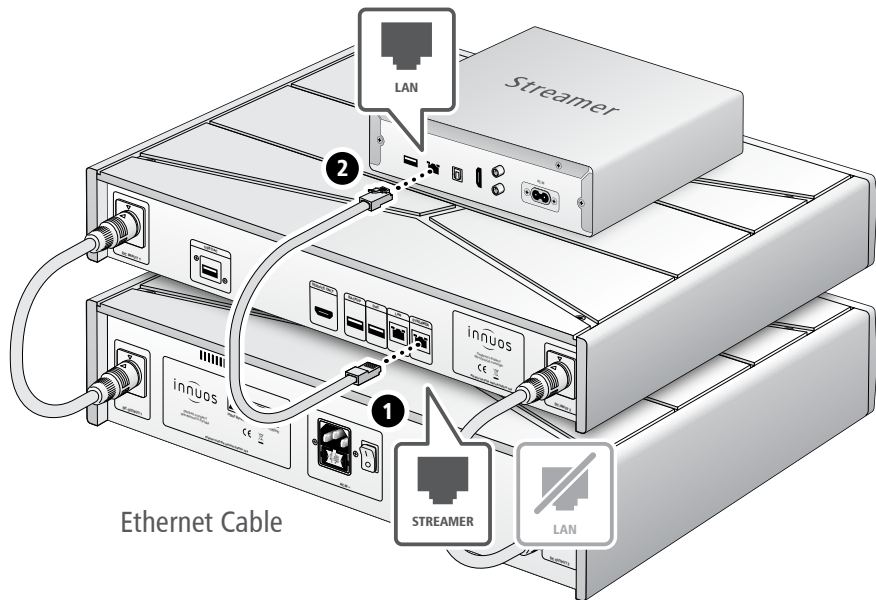

1 Umbilical Power Connections

2 Re-clocked USB DAC output

3 HDMI Output (Service Only)

4 USB for Backup Drive (USB 3.0)

5 USB output (USB 2.0)

6 Re-clocked Ethernet Input Port

7 Re-clocked Ethernet
Streamer Output Port

8 Mains Power Connector

9 Fuse Box

10 On/Off Switch

① Innuos Statement Music Server

② Innuos Statement Power Unit

③ Mains Cable

④ Ethernet Cable

⑤ 2x Umbilical Interconnect

3 Connect your System to Mains Power

Wired to the Internet Router

OPTIONAL Not required for server operation

Ethernet Cable

The Streamer Port provides a wired network connection for streamers, wireless speakers and other network audio products.